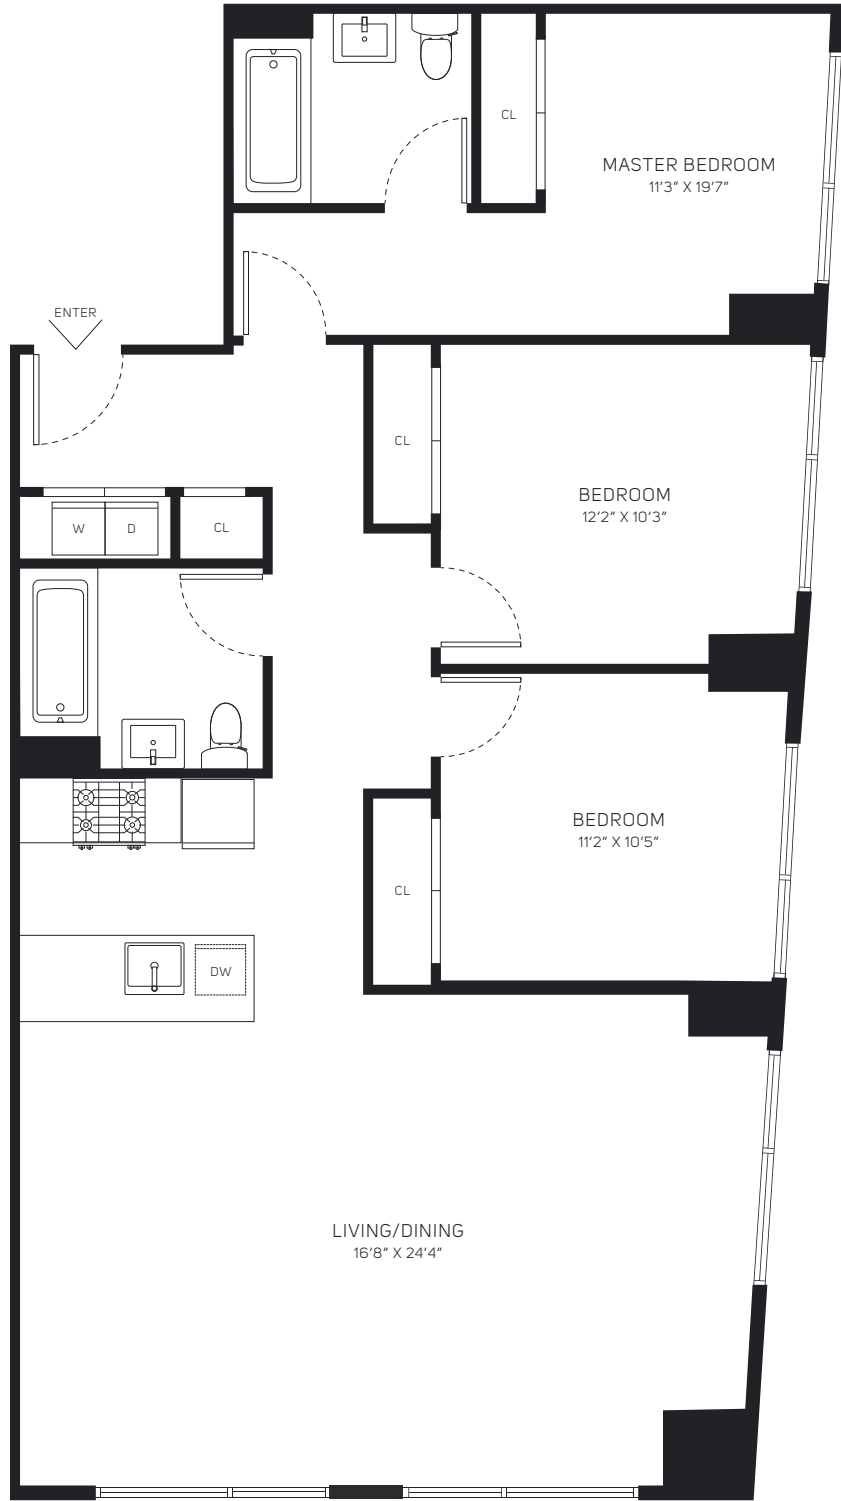

<h1>B</h1>	3 BR
	2 BA
FLOORS 4-7	(E)

929.241.0042	241.4TL.4NTIC.COM		
241.4TL.4NTIC AVENUE	BROOKLYN	NY	11201

All dimensions are approximate and subject to construction changes and omissions. Plans and dimensions may also contain minor variations from floor to floor.